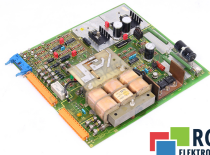

Repair 6RB2000-0GB01 447 700.9061.01 SIEMENS

We will repair every SIEMENS device. If you cannot find the device that interests you, please contact us. We collect the devices **free of charge** via a courier or in person, thanks to which we are able to carry out the repair within several hours. We will diagnose your equipment **for free**, and if you do not decide on our service, you will not incur any costs. We offer **24 months warranty** for all completed repairs. We are available 24/7, also at weekends and on holidays. **Call us 24/7: [+48 71 750 09 77](tel:+48717500977)** and receive immediate help.

SPECIFICATIONS

MANUFACTURER	SIEMENS
MODEL	6RB2000-0GB01 447 700.9061.01
CATEGORY	Servoamplifiers and inverters
SERIES	SIMODRIVE
DIMENSIONS	24.0 cm x 24.0 cm x 26.0 cm
WEIGHT	2.0 kg
OTHER NAMES	6RB2000GB01 | 6RB2000 0GB01 | 6RB2000-0GB01

WRITE TO US
info24@rgbrepairs.com

24/7 SUPPORT
[+48 717 500 977](tel:+48717500977)