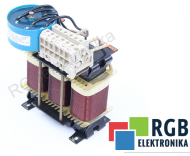

Repair 4EP3803-2DS SIEMENS

We will repair every SIEMENS device. If you cannot find the device that interests you, please contact us. We collect the devices **free of charge** via a courier or in person, thanks to which we are able to carry out the repair within several hours. We will diagnose your equipment **for free**, and if you do not decide on our service, you will not incur any costs. We offer **24 months warranty** for all completed repairs. We are available 24/7, also at weekends and on holidays. **Call us 24/7: [+48 71 750 09 77](tel:+4871750977)** and receive immediate help.

SPECIFICATIONS

MANUFACTURER	SIEMENS
MODEL	4EP3803-2DS
CATEGORY	Servoamplifiers and inverters
SERIES	SIMODRIVE
WEIGHT	7.0 kg

WRITE TO US
info24@rgbrepairs.com

24/7 SUPPORT
[+48 71 750 977](tel:+4871750977)