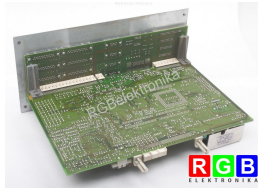

Repair 6FC5410-0AY01-0AA0 SIEMENS

We will repair every SIEMENS device. If you cannot find the device that interests you, please contact us. We collect the devices **free of charge** via a courier or in person, thanks to which we are able to carry out the repair within **several hours**. We will diagnose your equipment **for free**, and if you do not decide on our service, you will not incur any costs. We offer **24 months warranty** for all completed repairs. We are available 24/7, also at weekends and on holidays. **Call us 24/7: [+48 71 750 09 77](tel:+48717500977)** and receive immediate help.

SPECIFICATIONS

MANUFACTURER	SIEMENS
MODEL	6FC5410-0AY01-0AA0
CATEGORY	Industrial computers
SERIES	SINUMERIK 810DE
WEIGHT	6.0 kg
OTHER NAMES	6FC54100AY010AA0 6FC54100AY01 0AA0 6FC54100AY01-0AA0 6FC5410 0AY010AA0 6FC5410 0AY01 0AA0 6FC5410 0AY01-0AA0 6FC5410-0AY010AA0 6FC5410-0AY01 0AA0 6FC5410-0AY01-0AA0

WRITE TO US
info24@rgbrepairs.com

24/7 SUPPORT
[+48 717 500 977](tel:+48717500977)

TEST STAND

We have test stands developed by us, thanks to which we check whether the device is operational. They make sure that SIEMENS 6FC5410-0AY01-0AA0 is repaired.