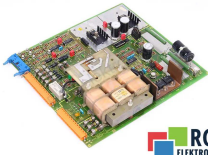

Repair 6RB2000-0GB01 447 700.9061.01 SIEMENS

We will repair every SIEMENS device. If you cannot find the device that interests you, please contact us. We collect the devices **free of charge** via a courier or in person, thanks to which we are able to carry out the repair within several hours. We will diagnose your equipment **for free**, and if you do not decide on our service, you will not incur any costs. We offer **24 months warranty** for all completed repairs. We are available 24/7, also at weekends and on holidays. **Call us 24/7: [+48 71 750 09 77](tel:+48717500977)** and receive immediate help.

SPECIFICATIONS

MANUFACTURER	SIEMENS
MODEL	6RB2000-0GB01 447 700.9061.01
CATEGORY	Servoamplifiers and inverters
SERIES	Simodrive
DIMENSIONS	24.0 cm x 24.0 cm x 26.0 cm
WEIGHT	2.0 kg
OTHER NAMES	6RB2000GB01 | 6RB2000 0GB01 | 6RB2000-0GB01

WRITE TO US
info24@rgbrepairs.com

24/7 SUPPORT
[+48 717 500 977](tel:+48717500977)