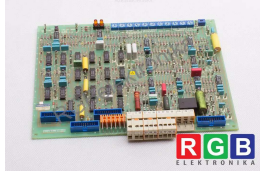

Repair C98043-A1086-L11 08 SIEMENS

We will repair every SIEMENS device. If you cannot find the device that interests you, please contact us. We collect the devices **free of charge** via a courier or in person, thanks to which we are able to carry out the repair within **several hours**. We will diagnose your equipment **for free**, and if you do not decide on our service, you will not incur any costs. We offer **24 months warranty** for all completed repairs. We are available 24/7, also at weekends and on holidays. **Call us 24/7: [+48 71 750 09 77](tel:+48717500977)** and receive immediate help.

SPECIFICATIONS

MANUFACTURER	SIEMENS
MODEL	C98043-A1086-L11 08
CATEGORY	Servoamplifiers and inverters
SERIES	Simodrive
WEIGHT	3.0 kg
OTHER NAMES	C98043A1086L11 | C98043A1086 L11 | C98043A1086-L11 | C98043 A1086L11 | C98043 A1086 L11 | C98043 A1086-L11 | C98043-A1086L11 | C98043-A1086 L11 | C98043-A1086-L11

WRITE TO US
info24@rgbrepairs.com

24/7 SUPPORT
[+48 717 500 977](tel:+48717500977)