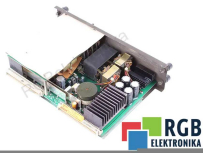

Repair 044618-120 BOSCH

We will repair every BOSCH device. If you cannot find the device that interests you, please contact us. We collect the devices **free of charge** via a courier or in person, thanks to which we are able to carry out the repair within several hours. We will diagnose your equipment **for free**, and if you do not decide on our service, you will not incur any costs. We offer **24 months warranty** for all completed repairs. We are available 24/7, also at weekends and on holidays. **Call us 24/7: [+48 71 750 09 77](tel:+48717500977)** and receive immediate help.

SPECIFICATIONS

MANUFACTURER	BOSCH
MODEL	044618-120
CATEGORY	PLC Systems
WEIGHT	1.3 kg

WRITE TO US
info24@rgbrepairs.com

24/7 SUPPORT
[+48 717 500 977](tel:+48717500977)