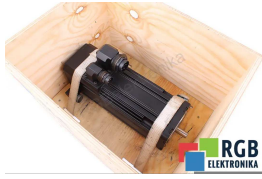

Repair SE-B2.030.030-10.000 BOSCH

We will repair every BOSCH device. If you cannot find the device that interests you, please contact us. We collect the devices **free of charge** via a courier or in person, thanks to which we are able to carry out the repair within several hours. We will diagnose your equipment **for free**, and if you do not decide on our service, you will not incur any costs. We offer **24 months warranty** for all completed repairs. We are available 24/7, also at weekends and on holidays. **Call us 24/7: [+48 71 750 09 77](tel:+48717500977)** and receive immediate help.

SPECIFICATIONS

MANUFACTURER	BOSCH
MODEL	SE-B2.030.030-10.000
CATEGORY	AC and DC motors
WEIGHT	6.0 kg

WRITE TO US
info24@rgbrepairs.com

24/7 SUPPORT
[+48 717 500 977](tel:+48717500977)