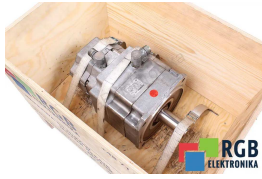

Repair 1FK6100-8AF71-1EH2 SIEMENS

We will repair every SIEMENS device. If you cannot find the device that interests you, please contact us. We collect the devices **free of charge** via a courier or in person, thanks to which we are able to carry out the repair within several hours. We will diagnose your equipment **for free**, and if you do not decide on our service, you will not incur any costs. We offer **24 months warranty** for all completed repairs. We are available 24/7, also at weekends and on holidays. **Call us 24/7: [+48 71 750 09 77](tel:+48717500977)** and receive immediate help.

SPECIFICATIONS

MANUFACTURER	SIEMENS
MODEL	1FK6100-8AF71-1EH2
CATEGORY	AC and DC motors
WEIGHT	30.0 kg

WRITE TO US
info24@rgbrepairs.com

24/7 SUPPORT
[+48 717 500 977](tel:+48717500977)