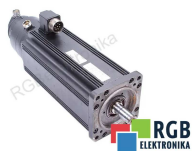

## Repair MDD115A-N-030-N2L-130PA1 INDRAMAT

We will repair every INDRAMAT device. If you cannot find the device that interests you, please contact us. We collect the devices **free of charge** via a courier or in person, thanks to which we are able to carry out the repair within several hours. We will diagnose your equipment **for free**, and if you do not decide on our service, you will not incur any costs. We offer **24 months warranty** for all completed repairs. We are available 24/7, also at weekends and on holidays. **Call us 24/7: [+48 71 750 09 77](tel:+48717500977)** and receive immediate help.

### SPECIFICATIONS

MANUFACTURER	INDRAMAT
MODEL	MDD115A-N-030-N2L-130PA1
CATEGORY	AC and DC motors
WEIGHT	44.0 kg

WRITE TO US  
[info24@rgbrepairs.com](mailto:info24@rgbrepairs.com)

24/7 SUPPORT  
[+48 717 500 977](tel:+48717500977)

### TEST STAND

We have test stands developed by us, thanks to which we check whether the device is operational. They make sure that INDRAMAT MDD115A-N-030-N2L-130PA1 is repaired.

24 MONTHS WARRANTY  
FOR THE ENTIRE DEVICE