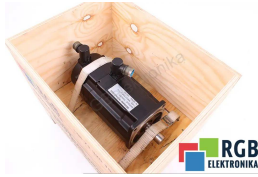

Repair NX620EARR7310 PARVEX

We will repair every PARVEX device. If you cannot find the device that interests you, please contact us. We collect the devices **free of charge** via a courier or in person, thanks to which we are able to carry out the repair within several hours. We will diagnose your equipment **for free**, and if you do not decide on our service, you will not incur any costs. We offer **24 months warranty** for all completed repairs. We are available 24/7, also at weekends and on holidays. **Call us 24/7: [+48 71 750 09 77](tel:+48717500977)** and receive immediate help.

SPECIFICATIONS

MANUFACTURER	PARVEX
MODEL	NX620EARR7310
CATEGORY	AC and DC motors
WEIGHT	14.0 kg

WRITE TO US
info24@rgbrepairs.com

24/7 SUPPORT
[+48 717 500 977](tel:+48717500977)