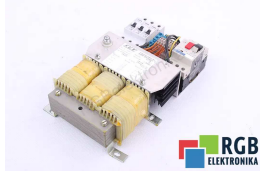

Repair BV142/0257 KWB

We will repair every KWB device. If you cannot find the device that interests you, please contact us. We collect the devices **free of charge** via a courier or in person, thanks to which we are able to carry out the repair within several hours. We will diagnose your equipment **for free**, and if you do not decide on our service, you will not incur any costs. We offer **24 months warranty** for all completed repairs. We are available 24/7, also at weekends and on holidays. **Call us 24/7: [+48 71 750 09 77](tel:+48717500977)** and receive immediate help.

SPECIFICATIONS

MANUFACTURER	KWB
MODEL	BV142/0257
CATEGORY	PLC Systems
WEIGHT	8.0 kg

WRITE TO US
info24@rgbrepairs.com

24/7 SUPPORT
[+48 71 750 977](tel:+48717500977)