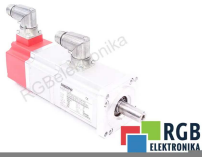

Repair S0601B302 SIBONI

We will repair every SIBONI device. If you cannot find the device that interests you, please contact us. We collect the devices **free of charge** via a courier or in person, thanks to which we are able to carry out the repair within several hours. We will diagnose your equipment **for free**, and if you do not decide on our service, you will not incur any costs. We offer **24 months warranty** for all completed repairs. We are available 24/7, also at weekends and on holidays. **Call us 24/7: [+48 71 750 09 77](tel:+48717500977)** and receive immediate help.

SPECIFICATIONS

MANUFACTURER	SIBONI
MODEL	S0601B302
CATEGORY	AC and DC motors
WEIGHT	2.0 kg

WRITE TO US
info24@rgbrepairs.com

24/7 SUPPORT
[+48 717 500 977](tel:+48717500977)

TEST STAND

We have test stands developed by us, thanks to which we check whether the device is operational. They make sure that SIBONI S0601B302 is repaired.