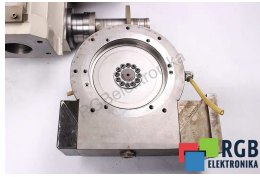

Repair WRZECIONO DO WU405 SCHUTTE

We will repair every SCHUTTE device. If you cannot find the device that interests you, please contact us. We collect the devices **free of charge** via a courier or in person, thanks to which we are able to carry out the repair within several hours. We will diagnose your equipment **for free**, and if you do not decide on our service, you will not incur any costs. We offer **24 months warranty** for all completed repairs. We are available 24/7, also at weekends and on holidays. **Call us 24/7: [+48 71 750 09 77](tel:+48717500977)** and receive immediate help.

SPECIFICATIONS

MANUFACTURER	SCHUTTE
MODEL	WRZECIONO DO WU405
CATEGORY	AC and DC motors
WEIGHT	100.0 kg

WRITE TO US
info24@rgbrepairs.com

24/7 SUPPORT
[+48 717 500 977](tel:+48717500977)