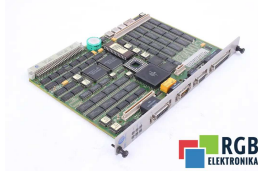

Repair PWB2589453-0002 COMAU

We will repair every COMAU device. If you cannot find the device that interests you, please contact us. We collect the devices **free of charge** via a courier or in person, thanks to which we are able to carry out the repair within several hours. We will diagnose your equipment **for free**, and if you do not decide on our service, you will not incur any costs. We offer **24 months warranty** for all completed repairs. We are available 24/7, also at weekends and on holidays. **Call us 24/7: [+48 71 750 09 77](tel:+48717500977)** and receive immediate help.

SPECIFICATIONS

MANUFACTURER	COMAU
MODEL	PWB2589453-0002
CATEGORY	PLC Systems
WEIGHT	1.0 kg

WRITE TO US
info24@rgbrepairs.com

24/7 SUPPORT
[+48 717 500 977](tel:+48717500977)