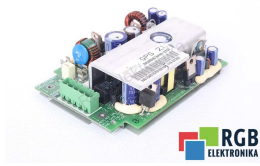

## Repair GPS21 3AW00467AAAA ICS04 ALCATEL

We will repair every ALCATEL device. If you cannot find the device that interests you, please contact us. We collect the devices **free of charge** via a courier or in person, thanks to which we are able to carry out the repair within several hours. We will diagnose your equipment **for free**, and if you do not decide on our service, you will not incur any costs. We offer **24 months warranty** for all completed repairs. We are available 24/7, also at weekends and on holidays. **Call us 24/7: [+48 71 750 09 77](tel:+48717500977)** and receive immediate help.

### SPECIFICATIONS

MANUFACTURER	ALCATEL
MODEL	GPS21 3AW00467AAAA ICS04
CATEGORY	PLC Systems
WEIGHT	1.0 kg

WRITE TO US  
[info24@rgbrepairs.com](mailto:info24@rgbrepairs.com)

24/7 SUPPORT  
[+48 717 500 977](tel:+48717500977)