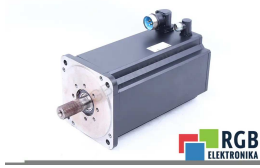

Repair KK67Y-YYYY-050 KUKA

We will repair every KUKA device. If you cannot find the device that interests you, please contact us. We collect the devices **free of charge** via a courier or in person, thanks to which we are able to carry out the repair within several hours. We will diagnose your equipment **for free**, and if you do not decide on our service, you will not incur any costs. We offer **24 months warranty** for all completed repairs. We are available 24/7, also at weekends and on holidays. **Call us 24/7: [+48 71 750 09 77](tel:+48717500977)** and receive immediate help.

SPECIFICATIONS

MANUFACTURER	KUKA
MODEL	KK67Y-YYYY-050
CATEGORY	AC and DC motors
DIMENSIONS	19.0 cm x 19.0 cm x 43.0 cm
WEIGHT	48.0 kg
OTHER NAMES	KK67YYYYY050 | KK67YYYYY 050 | KK67YYYYY-050 | KK67Y YYYYY050 | KK67Y YYYY 050 | KK67Y YYYY-050 | KK67Y-YYYY050 | KK67Y-YYYY-050 | KK67Y-YYYYY-050

WRITE TO US
info24@rgbrepairs.com

24/7 SUPPORT
[+48 717 500 977](tel:+48717500977)