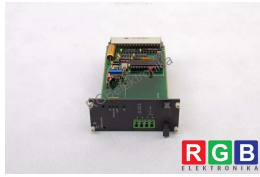

Repair EBE 241.1-2 MOELLER

We will repair every MOELLER device. If you cannot find the device that interests you, please contact us. We collect the devices **free of charge** via a courier or in person, thanks to which we are able to carry out the repair within several hours. We will diagnose your equipment **for free**, and if you do not decide on our service, you will not incur any costs. We offer **24 months warranty** for all completed repairs. We are available 24/7, also at weekends and on holidays. **Call us 24/7: [+48 71 750 09 77](tel:+48717500977)** and receive immediate help.

SPECIFICATIONS

MANUFACTURER	MOELLER
MODEL	EBE 241.1-2
CATEGORY	PLC Systems
DIMENSIONS	7.0 cm x 7.0 cm x 18.0 cm
WEIGHT	1.5 kg

WRITE TO US
info24@rgbrepairs.com

24/7 SUPPORT
[+48 71 750 977](tel:+48717500977)