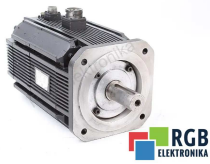

Repair SB205/30/27/05/38/P/01/64/EAKN ELAU

We will repair every ELAU device. If you cannot find the device that interests you, please contact us. We collect the devices **free of charge** via a courier or in person, thanks to which we are able to carry out the repair within several hours. We will diagnose your equipment **for free**, and if you do not decide on our service, you will not incur any costs. We offer **24 months warranty** for all completed repairs. We are available 24/7, also at weekends and on holidays. **Call us 24/7: [+48 71 750 09 77](tel:+48717500977)** and receive immediate help.

SPECIFICATIONS

MANUFACTURER	ELAU
MODEL	SB205/30/27/05/38/P/01/64/EAKN
CATEGORY	AC and DC motors
WEIGHT	50.0 kg

WRITE TO US
info24@rgbrepairs.com

24/7 SUPPORT
[+48 717 500 977](tel:+48717500977)