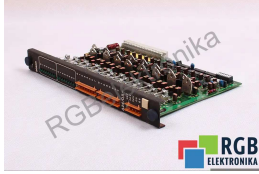

Repair 041346-103401 BOSCH

We will repair every BOSCH device. If you cannot find the device that interests you, please contact us. We collect the devices **free of charge** via a courier or in person, thanks to which we are able to carry out the repair within several hours. We will diagnose your equipment **for free**, and if you do not decide on our service, you will not incur any costs. We offer **24 months warranty** for all completed repairs. We are available 24/7, also at weekends and on holidays. **Call us 24/7: [+48 71 750 09 77](tel:+48717500977)** and receive immediate help.

SPECIFICATIONS

MANUFACTURER	BOSCH
MODEL	041346-103401
CATEGORY	Servoamplifiers and inverters
WEIGHT	1.0 kg

WRITE TO US
info24@rgbrepairs.com

24/7 SUPPORT
[+48 717 500 977](tel:+48717500977)