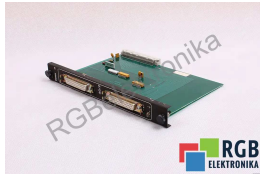

Repair 041523-107401 BOSCH

We will repair every BOSCH device. If you cannot find the device that interests you, please contact us. We collect the devices **free of charge** via a courier or in person, thanks to which we are able to carry out the repair within several hours. We will diagnose your equipment **for free**, and if you do not decide on our service, you will not incur any costs. We offer **24 months warranty** for all completed repairs. We are available 24/7, also at weekends and on holidays. **Call us 24/7: [+48 71 750 09 77](tel:+48717500977)** and receive immediate help.

SPECIFICATIONS

MANUFACTURER	BOSCH
MODEL	041523-107401
CATEGORY	Servoamplifiers and inverters
WEIGHT	1.0 kg

WRITE TO US
info24@rgbrepairs.com

24/7 SUPPORT
[+48 717 500 977](tel:+48717500977)