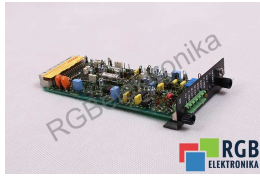

Repair 047830-410401 BOSCH

We will repair every BOSCH device. If you cannot find the device that interests you, please contact us. We collect the devices **free of charge** via a courier or in person, thanks to which we are able to carry out the repair within several hours. We will diagnose your equipment **for free**, and if you do not decide on our service, you will not incur any costs. We offer **24 months warranty** for all completed repairs. We are available 24/7, also at weekends and on holidays. **Call us 24/7: [+48 71 750 09 77](tel:+48717500977)** and receive immediate help.

SPECIFICATIONS

MANUFACTURER	BOSCH
MODEL	047830-410401
CATEGORY	Servoamplifiers and inverters
WEIGHT	1.0 kg

WRITE TO US
info24@rgbrepairs.com

24/7 SUPPORT
[+48 71 750 09 77](tel:+48717500977)