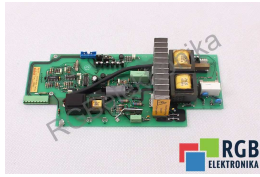

Repair 048150-407 BOSCH

We will repair every BOSCH device. If you cannot find the device that interests you, please contact us. We collect the devices **free of charge** via a courier or in person, thanks to which we are able to carry out the repair within several hours. We will diagnose your equipment **for free**, and if you do not decide on our service, you will not incur any costs. We offer **24 months warranty** for all completed repairs. We are available 24/7, also at weekends and on holidays. **Call us 24/7: [+48 71 750 09 77](tel:+4871750977)** and receive immediate help.

SPECIFICATIONS

MANUFACTURER	BOSCH
MODEL	048150-407
CATEGORY	PLC Systems
DIMENSIONS	14.0 cm x 14.0 cm x 34.0 cm
WEIGHT	1.0 kg

WRITE TO US
info24@rgbrepairs.com

24/7 SUPPORT
[+48 71 750 977](tel:+4871750977)