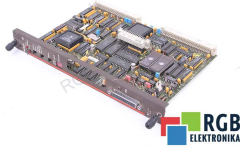

Repair 1070064769-105 BOSCH

We will repair every BOSCH device. If you cannot find the device that interests you, please contact us. We collect the devices **free of charge** via a courier or in person, thanks to which we are able to carry out the repair within several hours. We will diagnose your equipment **for free**, and if you do not decide on our service, you will not incur any costs. We offer **24 months warranty** for all completed repairs. We are available 24/7, also at weekends and on holidays. **Call us 24/7: [+48 71 750 09 77](tel:+48717500977)** and receive immediate help.

SPECIFICATIONS

MANUFACTURER	BOSCH
MODEL	1070064769-105
CATEGORY	PLC Systems
DIMENSIONS	4.5 cm x 4.5 cm x 26.5 cm
WEIGHT	1.0 kg

WRITE TO US
info24@rgbrepairs.com

24/7 SUPPORT
[+48 71 750 977](tel:+48717500977)