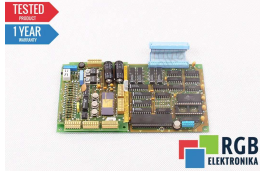

Repair 1070046205-104 BOSCH

We will repair every BOSCH device. If you cannot find the device that interests you, please contact us. We collect the devices **free of charge** via a courier or in person, thanks to which we are able to carry out the repair within several hours. We will diagnose your equipment **for free**, and if you do not decide on our service, you will not incur any costs. We offer **24 months warranty** for all completed repairs. We are available 24/7, also at weekends and on holidays. **Call us 24/7: [+48 71 750 09 77](tel:+4871750977)** and receive immediate help.

SPECIFICATIONS

MANUFACTURER	BOSCH
MODEL	1070046205-104
CATEGORY	PLC Systems
DIMENSIONS	12.0 cm x 12.0 cm x 20.0 cm
WEIGHT	1.0 kg

WRITE TO US
info24@rgbrepairs.com

24/7 SUPPORT
[+48 71 750 977](tel:+4871750977)