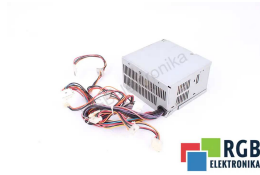

## Repair C79451-Z1584-K1 SIEMENS

We will repair every SIEMENS device. If you cannot find the device that interests you, please contact us. We collect the devices **free of charge** via a courier or in person, thanks to which we are able to carry out the repair within several hours. We will diagnose your equipment **for free**, and if you do not decide on our service, you will not incur any costs. We offer **24 months warranty** for all completed repairs. We are available 24/7, also at weekends and on holidays. **Call us 24/7: [+48 71 750 09 77](tel:+48717500977)** and receive immediate help.

### SPECIFICATIONS

MANUFACTURER	SIEMENS
MODEL	C79451-Z1584-K1
CATEGORY	Industrial computers
WEIGHT	2.0 kg

WRITE TO US  
[info24@rgbrepairs.com](mailto:info24@rgbrepairs.com)

24/7 SUPPORT  
[+48 717 500 977](tel:+48717500977)

### TEST STAND

We have test stands developed by us, thanks to which we check whether the device is operational. They make sure that SIEMENS C79451-Z1584-K1 is repaired.

24 MONTHS WARRANTY  
FOR THE ENTIRE DEVICE