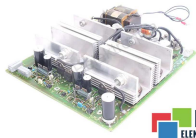

Repair 6RB2025-0FA01 SIEMENS

We will repair every SIEMENS device. If you cannot find the device that interests you, please contact us. We collect the devices **free of charge** via a courier or in person, thanks to which we are able to carry out the repair within several hours. We will diagnose your equipment **for free**, and if you do not decide on our service, you will not incur any costs. We offer **24 months warranty** for all completed repairs. We are available 24/7, also at weekends and on holidays. **Call us 24/7: [+48 71 750 09 77](tel:+4871750977)** and receive immediate help.

SPECIFICATIONS

MANUFACTURER	SIEMENS
MODEL	6RB2025-0FA01
CATEGORY	Servoamplifiers and inverters
SERIES	SIMODRIVE
WEIGHT	2.0 kg

WRITE TO US
info24@rgbrepairs.com

24/7 SUPPORT
[+48 71 750 977](tel:+4871750977)