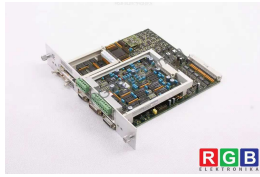

Repair 6SC6600-4NU00 SIEMENS

We will repair every SIEMENS device. If you cannot find the device that interests you, please contact us. We collect the devices **free of charge** via a courier or in person, thanks to which we are able to carry out the repair within several hours. We will diagnose your equipment **for free**, and if you do not decide on our service, you will not incur any costs. We offer **24 months warranty** for all completed repairs. We are available 24/7, also at weekends and on holidays. **Call us 24/7: [+48 71 750 09 77](tel:+4871750977)** and receive immediate help.

SPECIFICATIONS

MANUFACTURER	SIEMENS
MODEL	6SC6600-4NU00
CATEGORY	Servoamplifiers and inverters
SERIES	SIMODRIVE
WEIGHT	4.0 kg
OTHER NAMES	6SC66004NU00 | 6SC6600 4NU00 | 6SC6600-4NU00

WRITE TO US
info24@rgbrepairs.com

24/7 SUPPORT
[+48 717 500 977](tel:+4871750977)