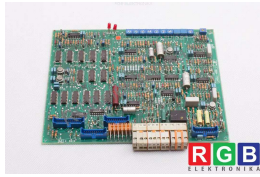

Repair C98043-A1086-L1 31 SIEMENS

We will repair every SIEMENS device. If you cannot find the device that interests you, please contact us. We collect the devices **free of charge** via a courier or in person, thanks to which we are able to carry out the repair within several hours. We will diagnose your equipment **for free**, and if you do not decide on our service, you will not incur any costs. We offer **24 months warranty** for all completed repairs. We are available 24/7, also at weekends and on holidays. **Call us 24/7: [+48 71 750 09 77](tel:+48717500977)** and receive immediate help.

SPECIFICATIONS

MANUFACTURER	SIEMENS
MODEL	C98043-A1086-L1 31
CATEGORY	Servoamplifiers and inverters
DIMENSIONS	24.0 cm x 24.0 cm x 21.0 cm
WEIGHT	0.3 kg
OTHER NAMES	C98043A1086L1 | C98043A1086 L1 | C98043A1086-L1 | C98043 A1086L1 | C98043 A1086 L1 | C98043 A1086-L1 | C98043-A1086L1 | C98043-A1086 L1 | C98043-A1086-L1

WRITE TO US

info24@rgbrepairs.com

24/7 SUPPORT

[+48 717 500 977](tel:+48717500977)