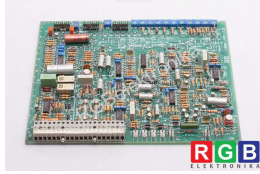

Repair C98040-A1002-P3-26 SIEMENS

We will repair every SIEMENS device. If you cannot find the device that interests you, please contact us. We collect the devices **free of charge** via a courier or in person, thanks to which we are able to carry out the repair within several hours. We will diagnose your equipment **for free**, and if you do not decide on our service, you will not incur any costs. We offer **24 months warranty** for all completed repairs. We are available 24/7, also at weekends and on holidays. **Call us 24/7: [+48 71 750 09 77](tel:+4871750977)** and receive immediate help.

SPECIFICATIONS

MANUFACTURER	SIEMENS
MODEL	C98040-A1002-P3-26
CATEGORY	Servoamplifiers and inverters
DIMENSIONS	20.0 cm x 20.0 cm x 23.0 cm
WEIGHT	0.2 kg

WRITE TO US
info24@rgbrepairs.com

24/7 SUPPORT
[+48 71 750 977](tel:+4871750977)