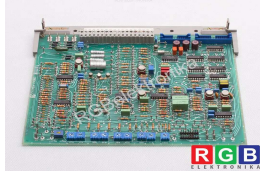

Repair C98043-A1047-L1-26 SIEMENS

We will repair every SIEMENS device. If you cannot find the device that interests you, please contact us. We collect the devices **free of charge** via a courier or in person, thanks to which we are able to carry out the repair within several hours. We will diagnose your equipment **for free**, and if you do not decide on our service, you will not incur any costs. We offer **24 months warranty** for all completed repairs. We are available 24/7, also at weekends and on holidays. **Call us 24/7: [+48 71 750 09 77](tel:+48717500977)** and receive immediate help.

SPECIFICATIONS

MANUFACTURER	SIEMENS
MODEL	C98043-A1047-L1-26
CATEGORY	Servoamplifiers and inverters
DIMENSIONS	20.0 cm x 20.0 cm x 23.0 cm
WEIGHT	0.2 kg

WRITE TO US
info24@rgbrepairs.com

24/7 SUPPORT
[+48 71 750 977](tel:+48717500977)