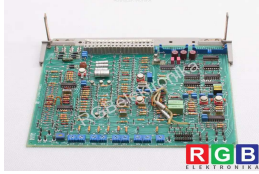

Repair C98043-A1047-L1 52 SIEMENS

We will repair every SIEMENS device. If you cannot find the device that interests you, please contact us. We collect the devices **free of charge** via a courier or in person, thanks to which we are able to carry out the repair within several hours. We will diagnose your equipment **for free**, and if you do not decide on our service, you will not incur any costs. We offer **24 months warranty** for all completed repairs. We are available 24/7, also at weekends and on holidays. **Call us 24/7: [+48 71 750 09 77](tel:+48717500977)** and receive immediate help.

SPECIFICATIONS

MANUFACTURER	SIEMENS
MODEL	C98043-A1047-L1 52
CATEGORY	Servoamplifiers and inverters
DIMENSIONS	22.0 cm x 22.0 cm x 25.0 cm
WEIGHT	0.5 kg
OTHER NAMES	C98043A1047L1 | C98043A1047 L1 | C98043A1047-L1 | C98043 A1047L1 | C98043 A1047 L1 | C98043 A1047-L1 | C98043-A1047L1 | C98043-A1047 L1 | C98043-A1047-L1

WRITE TO US
info24@rgbrepairs.com

24/7 SUPPORT
[+48 717 500 977](tel:+48717500977)