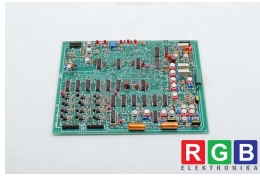

Repair C98043-A1005-L2-09 SIEMENS

We will repair every SIEMENS device. If you cannot find the device that interests you, please contact us. We collect the devices **free of charge** via a courier or in person, thanks to which we are able to carry out the repair within several hours. We will diagnose your equipment **for free**, and if you do not decide on our service, you will not incur any costs. We offer **24 months warranty** for all completed repairs. We are available 24/7, also at weekends and on holidays. **Call us 24/7: [+48 71 750 09 77](tel:+4871750977)** and receive immediate help.

SPECIFICATIONS

MANUFACTURER	SIEMENS
MODEL	C98043-A1005-L2-09
CATEGORY	Servoamplifiers and inverters
DIMENSIONS	23.0 cm x 23.0 cm x 24.0 cm
WEIGHT	4.0 kg

WRITE TO US
info24@rgbrepairs.com

24/7 SUPPORT
[+48 71 750 977](tel:+4871750977)