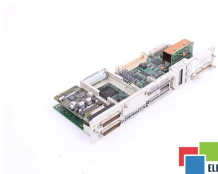

Repair 6SN1118-0NH00-0BA2 SIEMENS

We will repair every SIEMENS device. If you cannot find the device that interests you, please contact us. We collect the devices **free of charge** via a courier or in person, thanks to which we are able to carry out the repair within **several hours**. We will diagnose your equipment **for free**, and if you do not decide on our service, you will not incur any costs. We offer **24 months warranty** for all completed repairs. We are available 24/7, also at weekends and on holidays. **Call us 24/7: [+48 71 750 09 77](tel:+48717500977)** and receive immediate help.

SPECIFICATIONS

MANUFACTURER	SIEMENS
MODEL	6SN1118-0NH00-0BA2
CATEGORY	Servoamplifiers and inverters
SERIES	SIMODRIVE 611
DIMENSIONS	14.0 cm x 14.0 cm x 31.0 cm
WEIGHT	1.0 kg
OTHER NAMES	6SN11180NH000BA2 | 6SN11180NH00 0BA2 | 6SN11180NH00-0BA2 | 6SN1118 0NH000BA2 | 6SN1118 0NH00 0BA2 | 6SN1118 0NH00-0BA2 | 6SN1118-0NH000BA2 | 6SN1118-0NH00 0BA2 | 6SN1118-0NH00-0BA2

WRITE TO US

info24@rgbrepairs.com

24/7 SUPPORT

[+48 717 500 977](tel:+48717500977)