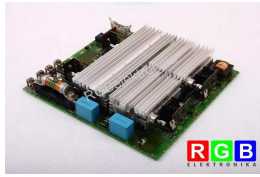

Repair 6RB2140-0FD01 SIEMENS

We will repair every SIEMENS device. If you cannot find the device that interests you, please contact us. We collect the devices **free of charge** via a courier or in person, thanks to which we are able to carry out the repair within several hours. We will diagnose your equipment **for free**, and if you do not decide on our service, you will not incur any costs. We offer **24 months warranty** for all completed repairs. We are available 24/7, also at weekends and on holidays. **Call us 24/7: [+48 71 750 09 77](tel:+48717500977)** and receive immediate help.

SPECIFICATIONS

MANUFACTURER	SIEMENS
MODEL	6RB2140-0FD01
CATEGORY	Servoamplifiers and inverters
SERIES	Simodrive
DIMENSIONS	5.0 cm x 5.0 cm x 25.0 cm
WEIGHT	2.14 kg

WRITE TO US
info24@rgbrepairs.com

24/7 SUPPORT
[+48 717 500 977](tel:+48717500977)