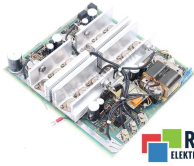

Repair 6RB2030-0FA01 SIEMENS

We will repair every SIEMENS device. If you cannot find the device that interests you, please contact us. We collect the devices **free of charge** via a courier or in person, thanks to which we are able to carry out the repair within several hours. We will diagnose your equipment **for free**, and if you do not decide on our service, you will not incur any costs. We offer **24 months warranty** for all completed repairs. We are available 24/7, also at weekends and on holidays. **Call us 24/7: [+48 71 750 09 77](tel:+4871750977)** and receive immediate help.

SPECIFICATIONS

MANUFACTURER	SIEMENS
MODEL	6RB2030-0FA01
CATEGORY	Servoamplifiers and inverters
SERIES	SIMODRIVE
WEIGHT	3.0 kg

WRITE TO US
info24@rgbrepairs.com

24/7 SUPPORT
[+48 71 750 977](tel:+4871750977)