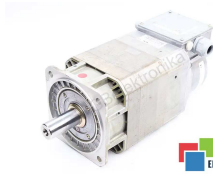

Repair 1PH7101-2NF02-0BJ0 SIEMENS

We will repair every SIEMENS device. If you cannot find the device that interests you, please contact us. We collect the devices **free of charge** via a courier or in person, thanks to which we are able to carry out the repair within several hours. We will diagnose your equipment **for free**, and if you do not decide on our service, you will not incur any costs. We offer **24 months warranty** for all completed repairs. We are available 24/7, also at weekends and on holidays. **Call us 24/7: [+48 71 750 09 77](tel:+48717500977)** and receive immediate help.

SPECIFICATIONS

MANUFACTURER	SIEMENS
MODEL	1PH7101-2NF02-0BJ0
CATEGORY	AC and DC motors
WEIGHT	50.0 kg

WRITE TO US
info24@rgbrepairs.com

24/7 SUPPORT
[+48 717 500 977](tel:+48717500977)

TEST STAND

We have test stands developed by us, thanks to which we check whether the device is operational. They make sure that SIEMENS 1PH7101-2NF02-0BJ0 is repaired.