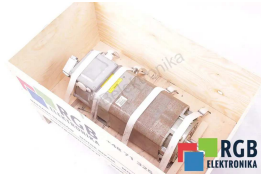

Repair 1PH7107-2DD00-0BA0 SIEMENS

We will repair every SIEMENS device. If you cannot find the device that interests you, please contact us. We collect the devices **free of charge** via a courier or in person, thanks to which we are able to carry out the repair within several hours. We will diagnose your equipment **for free**, and if you do not decide on our service, you will not incur any costs. We offer **24 months warranty** for all completed repairs. We are available 24/7, also at weekends and on holidays. **Call us 24/7: [+48 71 750 09 77](tel:+48717500977)** and receive immediate help.

SPECIFICATIONS

MANUFACTURER	SIEMENS
MODEL	1PH7107-2DD00-0BA0
CATEGORY	AC and DC motors
WEIGHT	67.0 kg

WRITE TO US
info24@rgbrepairs.com

24/7 SUPPORT
[+48 717 500 977](tel:+48717500977)