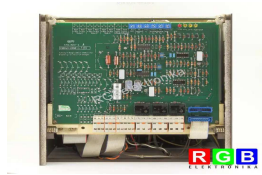

Repair 6RA 2628-6D SIEMENS

We will repair every SIEMENS device. If you cannot find the device that interests you, please contact us. We collect the devices **free of charge** via a courier or in person, thanks to which we are able to carry out the repair within several hours. We will diagnose your equipment **for free**, and if you do not decide on our service, you will not incur any costs. We offer **24 months warranty** for all completed repairs. We are available 24/7, also at weekends and on holidays. **Call us 24/7: [+48 71 750 09 77](tel:+48717500977)** and receive immediate help.

SPECIFICATIONS

MANUFACTURER	SIEMENS
MODEL	6RA 2628-6D
CATEGORY	Servoamplifiers and inverters
WEIGHT	21.0 kg
OTHER NAMES	6RA26286D | 6RA2628 6D | 6RA2628-6D | 6RA 26286D | 6RA 2628 6D | 6RA 2628-6D

WRITE TO US
info24@rgbrepairs.com

24/7 SUPPORT
[+48 717 500 977](tel:+48717500977)