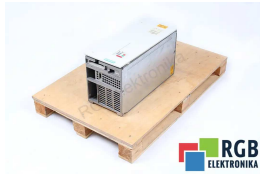

Repair 6SE7027-2ED20 SIEMENS

We will repair every SIEMENS device. If you cannot find the device that interests you, please contact us. We collect the devices **free of charge** via a courier or in person, thanks to which we are able to carry out the repair within several hours. We will diagnose your equipment **for free**, and if you do not decide on our service, you will not incur any costs. We offer **24 months warranty** for all completed repairs. We are available 24/7, also at weekends and on holidays. **Call us 24/7: [+48 71 750 09 77](tel:+4871750977)** and receive immediate help.

SPECIFICATIONS

MANUFACTURER	SIEMENS
MODEL	6SE7027-2ED20
CATEGORY	Servoamplifiers and inverters
SERIES	SIMOVERT MASTERDRIVES
WEIGHT	36.0 kg

WRITE TO US
info24@rgbrepairs.com

24/7 SUPPORT
[+48 71 750 977](tel:+4871750977)