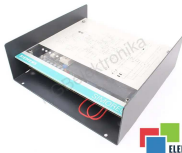

Repair 6RA2203-8DD20-1 SIEMENS

We will repair every SIEMENS device. If you cannot find the device that interests you, please contact us. We collect the devices **free of charge** via a courier or in person, thanks to which we are able to carry out the repair within several hours. We will diagnose your equipment **for free**, and if you do not decide on our service, you will not incur any costs. We offer **24 months warranty** for all completed repairs. We are available 24/7, also at weekends and on holidays. **Call us 24/7: [+48 71 750 09 77](tel:+48717500977)** and receive immediate help.

SPECIFICATIONS

MANUFACTURER	SIEMENS
MODEL	6RA2203-8DD20-1
CATEGORY	Servoamplifiers and inverters
WEIGHT	3.0 kg

WRITE TO US
info24@rgbrepairs.com

24/7 SUPPORT
[+48 717 500 977](tel:+48717500977)