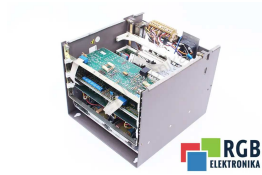

Repair 6RA2120-6DV66-0 SIEMENS

We will repair every SIEMENS device. If you cannot find the device that interests you, please contact us. We collect the devices **free of charge** via a courier or in person, thanks to which we are able to carry out the repair within several hours. We will diagnose your equipment **for free**, and if you do not decide on our service, you will not incur any costs. We offer **24 months warranty** for all completed repairs. We are available 24/7, also at weekends and on holidays. **Call us 24/7: [+48 71 750 09 77](tel:+4871750977)** and receive immediate help.

SPECIFICATIONS

MANUFACTURER	SIEMENS
MODEL	6RA2120-6DV66-0
CATEGORY	Servoamplifiers and inverters
SERIES	SIMOREG
WEIGHT	10.0 kg

WRITE TO US
info24@rgbrepairs.com

24/7 SUPPORT
[+48 71 750 977](tel:+4871750977)