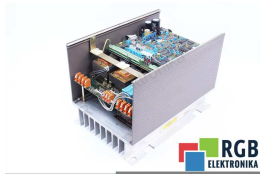

Repair 6SE1107-2AA00 SIEMENS

We will repair every SIEMENS device. If you cannot find the device that interests you, please contact us. We collect the devices **free of charge** via a courier or in person, thanks to which we are able to carry out the repair within several hours. We will diagnose your equipment **for free**, and if you do not decide on our service, you will not incur any costs. We offer **24 months warranty** for all completed repairs. We are available 24/7, also at weekends and on holidays. **Call us 24/7: [+48 71 750 09 77](tel:+48717500977)** and receive immediate help.

SPECIFICATIONS

MANUFACTURER	SIEMENS
MODEL	6SE1107-2AA00
CATEGORY	Servoamplifiers and inverters
WEIGHT	16.0 kg

WRITE TO US
info24@rgbrepairs.com

24/7 SUPPORT
[+48 717 500 977](tel:+48717500977)