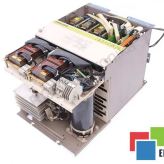

Repair 6SC6025-2AG01 SIEMENS

We will repair every SIEMENS device. If you cannot find the device that interests you, please contact us. We collect the devices **free of charge** via a courier or in person, thanks to which we are able to carry out the repair within several hours. We will diagnose your equipment **for free**, and if you do not decide on our service, you will not incur any costs. We offer **24 months warranty** for all completed repairs. We are available 24/7, also at weekends and on holidays. **Call us 24/7: [+48 71 750 09 77](tel:+48717500977)** and receive immediate help.

SPECIFICATIONS

MANUFACTURER	SIEMENS
MODEL	6SC6025-2AG01
CATEGORY	Servoamplifiers and inverters
WEIGHT	22.0 kg

WRITE TO US
info24@rgbrepairs.com

24/7 SUPPORT
[+48 717 500 977](tel:+48717500977)