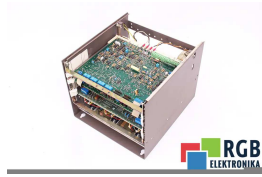

Repair 6RA2615-6MV30-0 SIEMENS

We will repair every SIEMENS device. If you cannot find the device that interests you, please contact us. We collect the devices **free of charge** via a courier or in person, thanks to which we are able to carry out the repair within several hours. We will diagnose your equipment **for free**, and if you do not decide on our service, you will not incur any costs. We offer **24 months warranty** for all completed repairs. We are available 24/7, also at weekends and on holidays. **Call us 24/7: [+48 71 750 09 77](tel:+48717500977)** and receive immediate help.

SPECIFICATIONS

MANUFACTURER	SIEMENS
MODEL	6RA2615-6MV30-0
CATEGORY	Servoamplifiers and inverters
WEIGHT	10.0 kg

WRITE TO US
info24@rgbrepairs.com

24/7 SUPPORT
[+48 717 500 977](tel:+48717500977)