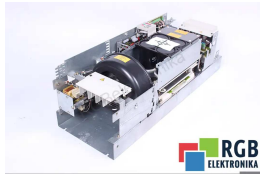

Repair 6SE7031-2EF10 SIEMENS

We will repair every SIEMENS device. If you cannot find the device that interests you, please contact us. We collect the devices **free of charge** via a courier or in person, thanks to which we are able to carry out the repair within several hours. We will diagnose your equipment **for free**, and if you do not decide on our service, you will not incur any costs. We offer **24 months warranty** for all completed repairs. We are available 24/7, also at weekends and on holidays. **Call us 24/7: [+48 71 750 09 77](tel:+48717500977)** and receive immediate help.

SPECIFICATIONS

MANUFACTURER	SIEMENS
MODEL	6SE7031-2EF10
CATEGORY	Servoamplifiers and inverters
WEIGHT	100.0 kg

WRITE TO US
info24@rgbrepairs.com

24/7 SUPPORT
[+48 717 500 977](tel:+48717500977)