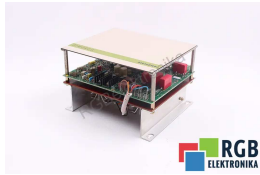

Repair 6RA2107-0BD20-0 SIEMENS

We will repair every SIEMENS device. If you cannot find the device that interests you, please contact us. We collect the devices **free of charge** via a courier or in person, thanks to which we are able to carry out the repair within several hours. We will diagnose your equipment **for free**, and if you do not decide on our service, you will not incur any costs. We offer **24 months warranty** for all completed repairs. We are available 24/7, also at weekends and on holidays. **Call us 24/7: [+48 71 750 09 77](tel:+48717500977)** and receive immediate help.

SPECIFICATIONS

MANUFACTURER	SIEMENS
MODEL	6RA2107-0BD20-0
CATEGORY	Servoamplifiers and inverters
WEIGHT	3.0 kg

WRITE TO US
info24@rgbrepairs.com

24/7 SUPPORT
[+48 717 500 977](tel:+48717500977)