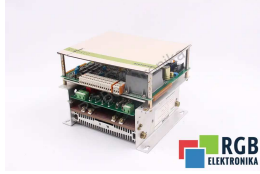

Repair 6RA2121-6DK26-0 SIEMENS

We will repair every SIEMENS device. If you cannot find the device that interests you, please contact us. We collect the devices **free of charge** via a courier or in person, thanks to which we are able to carry out the repair within several hours. We will diagnose your equipment **for free**, and if you do not decide on our service, you will not incur any costs. We offer **24 months warranty** for all completed repairs. We are available 24/7, also at weekends and on holidays. **Call us 24/7: [+48 71 750 09 77](tel:+48717500977)** and receive immediate help.

SPECIFICATIONS

MANUFACTURER	SIEMENS
MODEL	6RA2121-6DK26-0
CATEGORY	Servoamplifiers and inverters
WEIGHT	5.0 kg

WRITE TO US
info24@rgbrepairs.com

24/7 SUPPORT
[+48 717 500 977](tel:+48717500977)