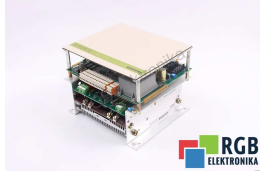

Repair 6RA2116-6DK26-0 SIEMENS

We will repair every SIEMENS device. If you cannot find the device that interests you, please contact us. We collect the devices **free of charge** via a courier or in person, thanks to which we are able to carry out the repair within several hours. We will diagnose your equipment **for free**, and if you do not decide on our service, you will not incur any costs. We offer **24 months warranty** for all completed repairs. We are available 24/7, also at weekends and on holidays. **Call us 24/7: [+48 71 750 09 77](tel:+48717500977)** and receive immediate help.

SPECIFICATIONS

MANUFACTURER	SIEMENS
MODEL	6RA2116-6DK26-0
CATEGORY	Servoamplifiers and inverters
SERIES	SIMOREG
WEIGHT	5.0 kg

WRITE TO US
info24@rgbrepairs.com

24/7 SUPPORT
[+48 71 750 977](tel:+48717500977)