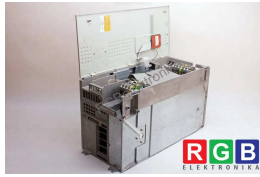

Repair 6SE7026-0ED61 SIEMENS

We will repair every SIEMENS device. If you cannot find the device that interests you, please contact us. We collect the devices **free of charge** via a courier or in person, thanks to which we are able to carry out the repair within several hours. We will diagnose your equipment **for free**, and if you do not decide on our service, you will not incur any costs. We offer **24 months warranty** for all completed repairs. We are available 24/7, also at weekends and on holidays. **Call us 24/7: [+48 71 750 09 77](tel:+48717500977)** and receive immediate help.

SPECIFICATIONS

MANUFACTURER	SIEMENS
MODEL	6SE7026-0ED61
CATEGORY	Servoamplifiers and inverters
SERIES	Masterdrives
DIMENSIONS	35.0 cm x 35.0 cm x 27.0 cm
WEIGHT	35.0 kg
OTHER NAMES	6SE70260ED61 | 6SE7026 0ED61 | 6SE7026-0ED61

WRITE TO US
info24@rgbrepairs.com

24/7 SUPPORT
[+48 717 500 977](tel:+48717500977)