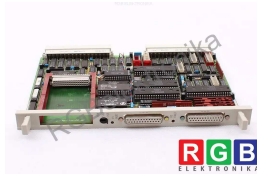

Repair 6ES525-3UA11 SIEMENS

We will repair every SIEMENS device. If you cannot find the device that interests you, please contact us. We collect the devices **free of charge** via a courier or in person, thanks to which we are able to carry out the repair within several hours. We will diagnose your equipment **for free**, and if you do not decide on our service, you will not incur any costs. We offer **24 months warranty** for all completed repairs. We are available 24/7, also at weekends and on holidays. **Call us 24/7: [+48 71 750 09 77](tel:+48717500977)** and receive immediate help.

SPECIFICATIONS

MANUFACTURER	SIEMENS
MODEL	6ES525-3UA11
CATEGORY	PLC Systems
SERIES	SIMATIC S5
DIMENSIONS	18.0 cm x 18.0 cm x 24.0 cm
WEIGHT	0.4 kg
OTHER NAMES	6ES5253UA11 | 6ES525 3UA11 | 6ES525-3UA11

WRITE TO US
info24@rgbrepairs.com

24/7 SUPPORT
[+48 717 500 977](tel:+48717500977)